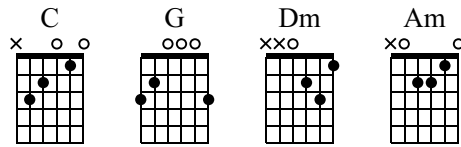

## Refrain

Words & Music by Klaus Meine

Standard tuning

♩ = 76

The musical score is written in 4/4 time with a tempo of 76 bpm. It consists of three staves of music. The first staff starts with a *mf* dynamic marking. The lyrics are: "Take me to the magic of the moment on a glo-". The second staff continues with: "ry night where the children of tomorrow dream a- way". The third staff concludes with: "in the wind of change". Chord changes are indicated above the notes: C, G, Dm, G, C, G, Dm, G, Am, F, G. Measure numbers 1 through 6 are placed above the first notes of each measure.