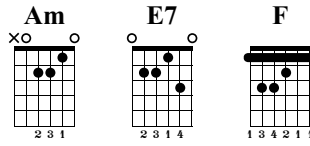

Foxtrott Schlag

Richard Dopler

Standard tuning

♩ = 120

Am

E7

Musical notation for measures 1-4. Includes treble clef, 4/4 time signature, and guitar TAB. Chords: Am, E7.

Musical notation for measures 5-8. Includes treble clef, 4/4 time signature, and guitar TAB. Chords: E7, Am, F, E7.