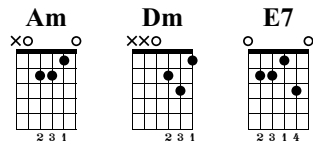

Tango mit Einwurf

Music by Richard Dopler

Standard tuning

♩ = 120

Am **Dm**

0 0 0 0 | 0 0 0 0 | 1 1 1 1 | 1 1 1 1 | 1 1 1 1 | 1 1 1 1

1 1 1 1 | 1 1 1 1 | 3 3 3 3 | 3 3 3 3 | 3 3 3 3 | 3 3 3 3

2 2 2 2 | 2 2 2 2 | 2 2 2 2 | 2 2 2 2 | 2 2 2 2 | 2 2 2 2

0 0 0 0 | 0 0 0 0 | 0 0 0 0 | 0 0 0 0 | 0 0 0 0 | 0 0 0 0

E7 **Am**

0 0 0 0 | 0 0 0 0 | 0 0 0 0 | 1 0 0 0

3 3 3 3 | 3 3 3 3 | 3 3 3 3 | 0 0 0 3

1 1 1 1 | 1 1 1 1 | 2 2 2 2 | 0 0 0 0

2 2 2 2 | 2 2 2 2 | 2 2 2 2 | 0 0 0 0