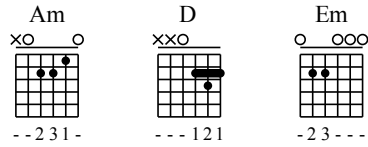

# Calypso Am D Em D

Music by Richard Dopler

Moderate ♩ = 120

Am D Em D

T  
A  
B

0-0-0-X-0-0 2-2-2-X-2-2 0-0-0-X-0-0 2-2-2-X-2-2

1-1-1-X-1-1 3-3-3-X-3-3 0-0-0-X-0-0 3-3-3-X-3-3

2-2-2-X-2-2 2-2-2-X-2-2 0-0-0-X-0-0 2-2-2-X-2-2