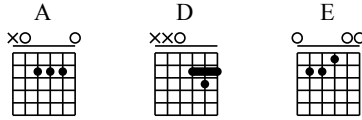

Boogie

Moderate ♩ = 120 (♩ = $\overset{\sim}{\text{♩}}$)

1

A A A A

Tablature for measures 1-4, showing fret numbers and string indicators (X for muted, 0 for open).

5

D D A A

Tablature for measures 5-8, showing fret numbers and string indicators (X for muted, 0 for open).

9

E E A A

Tablature for measures 9-12, showing fret numbers and string indicators (X for muted, 0 for open).