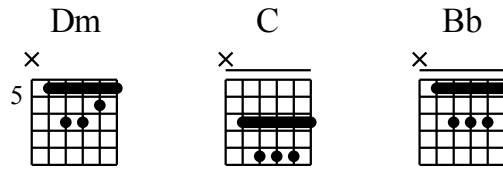

Sultans Of Swing Zwischenspiel

Dire Straits

1

Dm C Bb

Musical notation for the first system. The top staff is in treble clef, 4/4 time. It shows a sequence of chords: Dm (5 fret), C (5 fret), and Bb (5 fret). The bottom staff is guitar tablature with fret numbers 5, 6, 7, and 3.

3

C C

Musical notation for the second system. The top staff is in treble clef, 4/4 time. It shows a sequence of chords: C (5 fret) and C (5 fret). The bottom staff is guitar tablature with fret numbers 3, 4, 5, and 6.